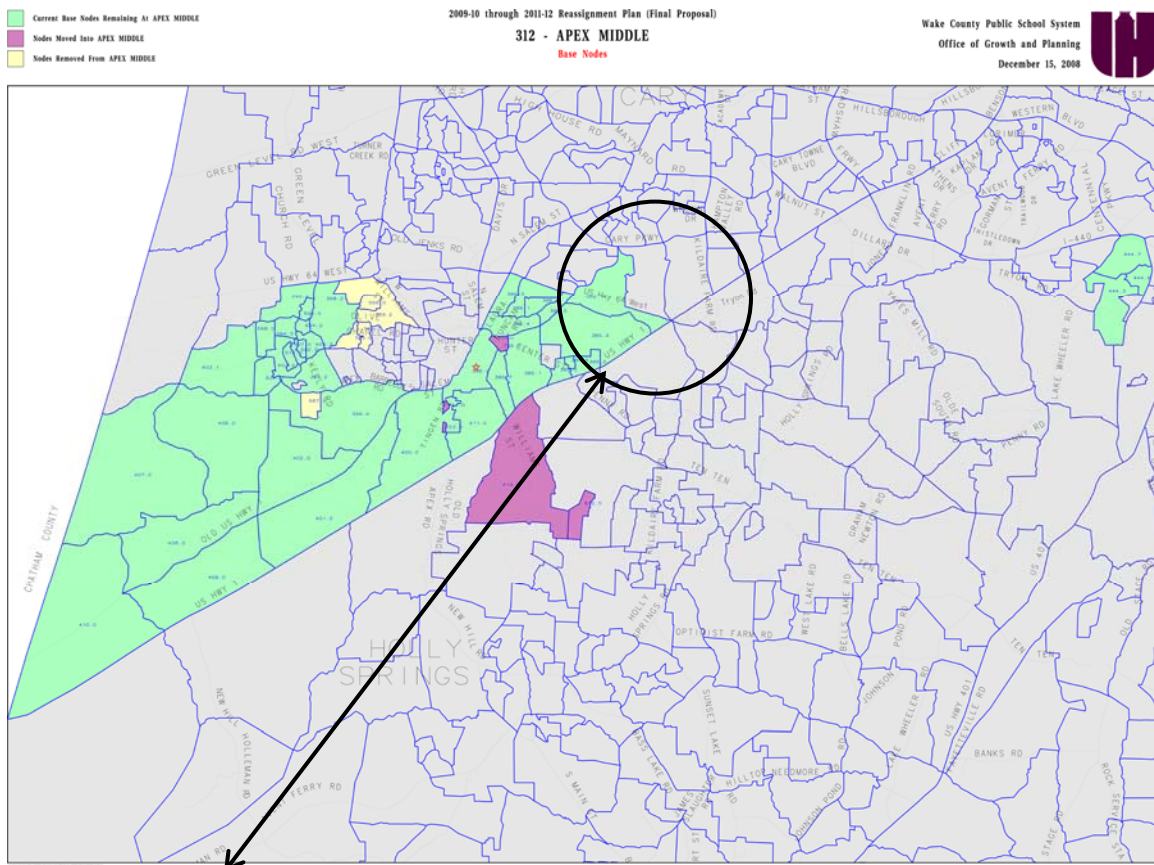

# Reassign Nodes 383.3 & 384.4 to Apex Middle for Base

50% decrease in middle school enrollment by 2011,  
from 67 to 37 students = no impact on capacity

- Change middle school assignment from Dillard to Apex for base
- Located on the border of Apex & Cary, along Highway 64
- Apex, Lufkin and Salem Middle are closest schools
- Simplifies area transportation routes, already assigned to Lufkin
- Apex Middle route exists in contiguous nodes

Nodes 383.3 and 384.4