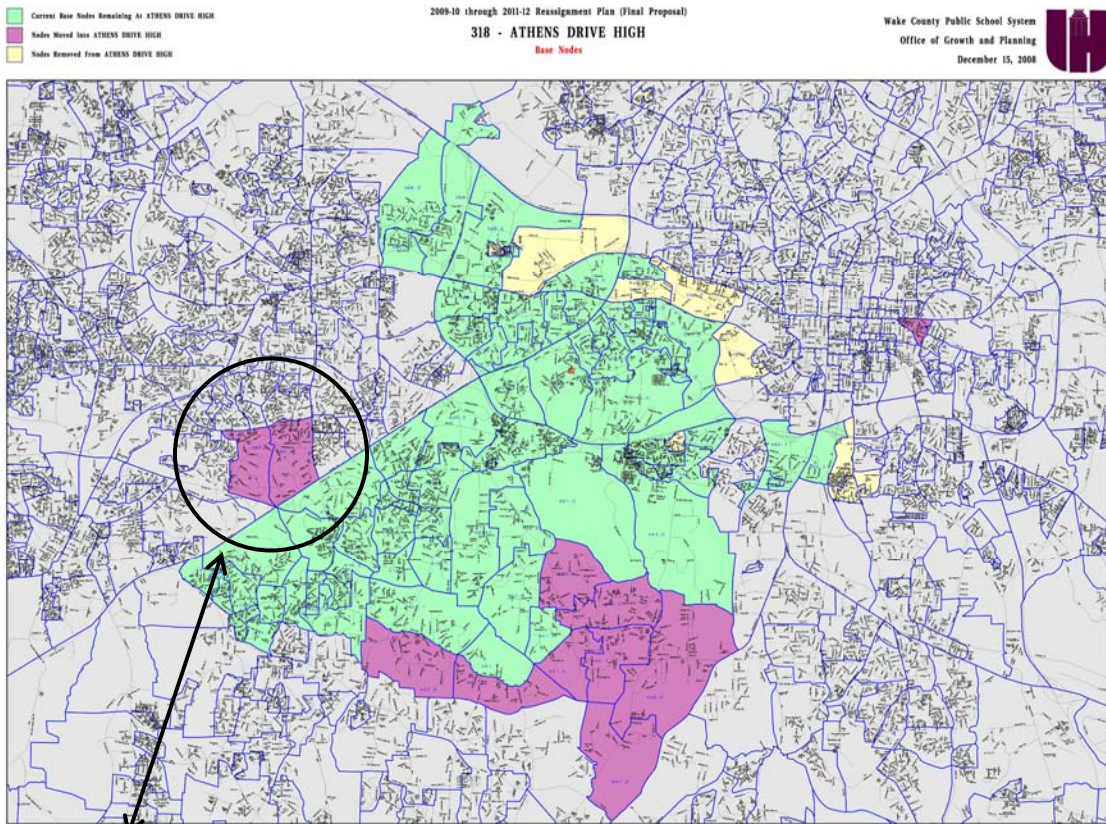

Nodes 383.3 & 384.4 Reassigned to Athens High

Only nodes West of US1 and I-40
Going 'Inside the Beltline' to Athens High

- Triple the distance (2.2 miles to 6.6 miles)
- Triple the transportation cost (from \$500 to \$1,500, \$65 per student)
- Our 'border nodes' sit on border of Apex and Cary along Hwy 64
- Retain nodes 383.3 and 384.4 at Apex High
- Change middle school assignment to feed into Apex High (Lufkin, Apex or Salem Middle)

Nodes 383.3 and 384.4