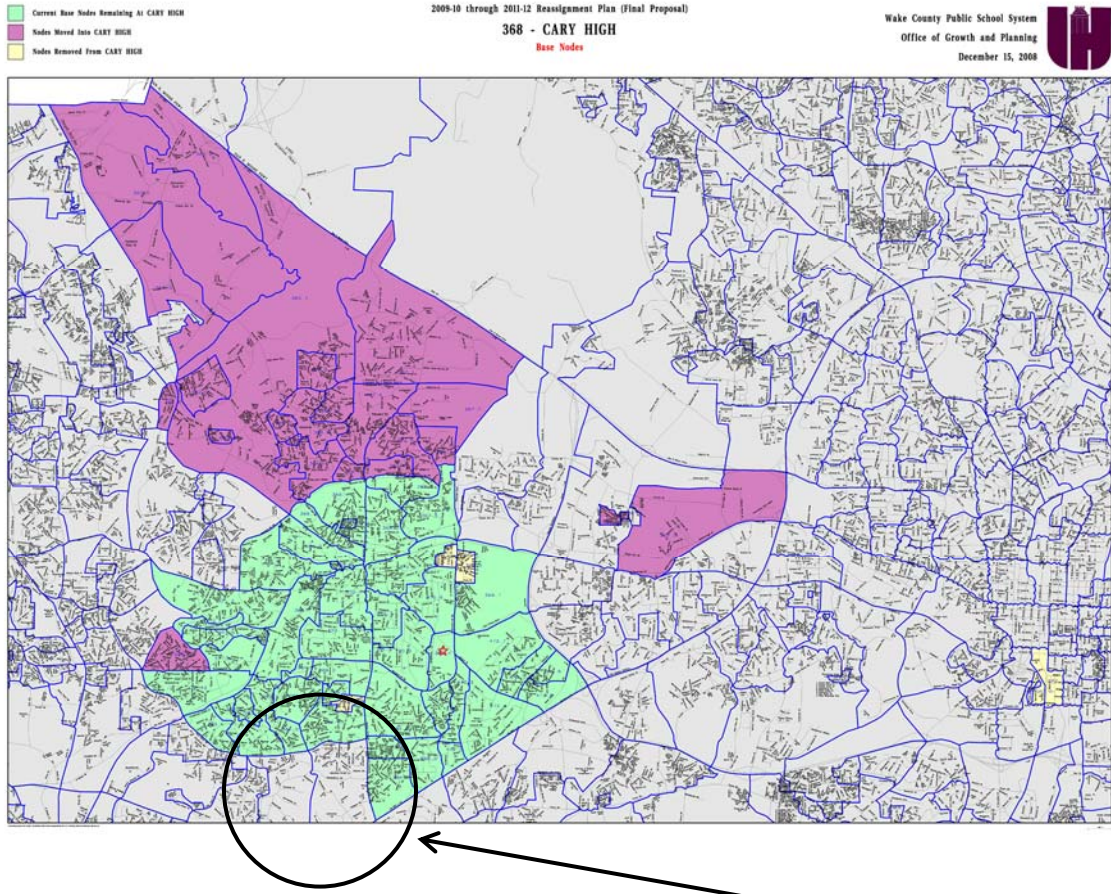

# Nodes 383.3 & 384.4

## Closely located to Cary High

- Our 'border nodes' are located on the border of Apex and Cary, close to both high schools
- Reassignment moves us 'inside the beltline'

Nodes 383.3 and 384.4