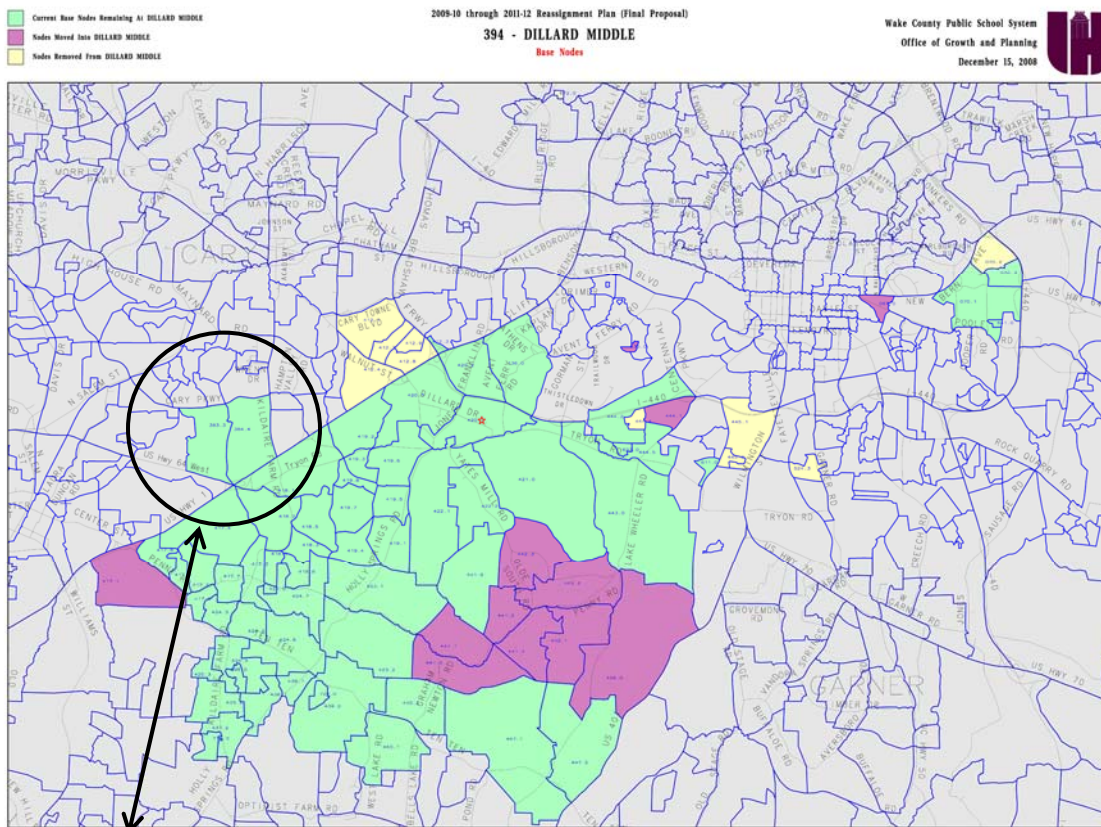

383.3 and 384.4 at Dillard Middle

Assignment created 10 years ago to open Dillard

Only nodes West of US1 and I-40 going to Dillard

- Treat us like Nodes 412.1, 412.4, 412.7 (west of US1 & I40) that were reassigned from Dillard to Reedy Creek & East Cary middle.
- Fix Feeder Pattern
 - Retain our nodes at Apex High, it has capacity
 - Change middle school to feed into Apex High (Lufkin, Apex or Salem Middle)
 - Change elementary school to feed into Apex High (Laurel Park, Apex, Baucom)

Nodes 383.3 and 384.4